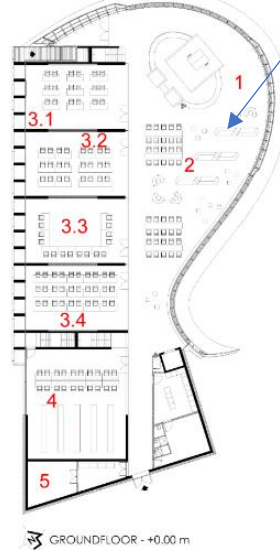

Conference 2018 Nike (LITC)

ROUTE CARD: Conference location

Foyer (2)/reception (1)

Aula 1(6)

Nike Wings DC

Nieuwe Dijk 1, 3945 Ham

Exit 24 'Geel-Oost' coming from Antwerp

Exit 25 'Ham' coming from Liège