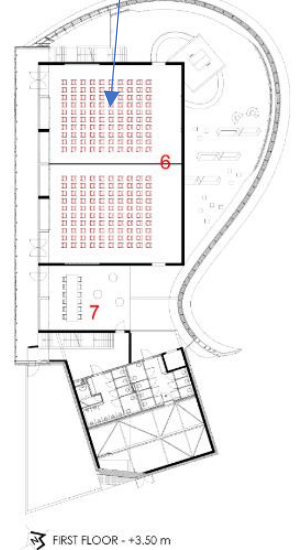

Conference 2018 Nike (LITC)

ROUTE CARD: Conference location

Foyer (2)/reception (1)

Aula 1(6)

Nike Wings DC

Nieuwe Dijk 1, 3945 Ham

Exit 24 'Geel-Oost' coming from Antwerp

Exit 25 'Ham' coming from Liège